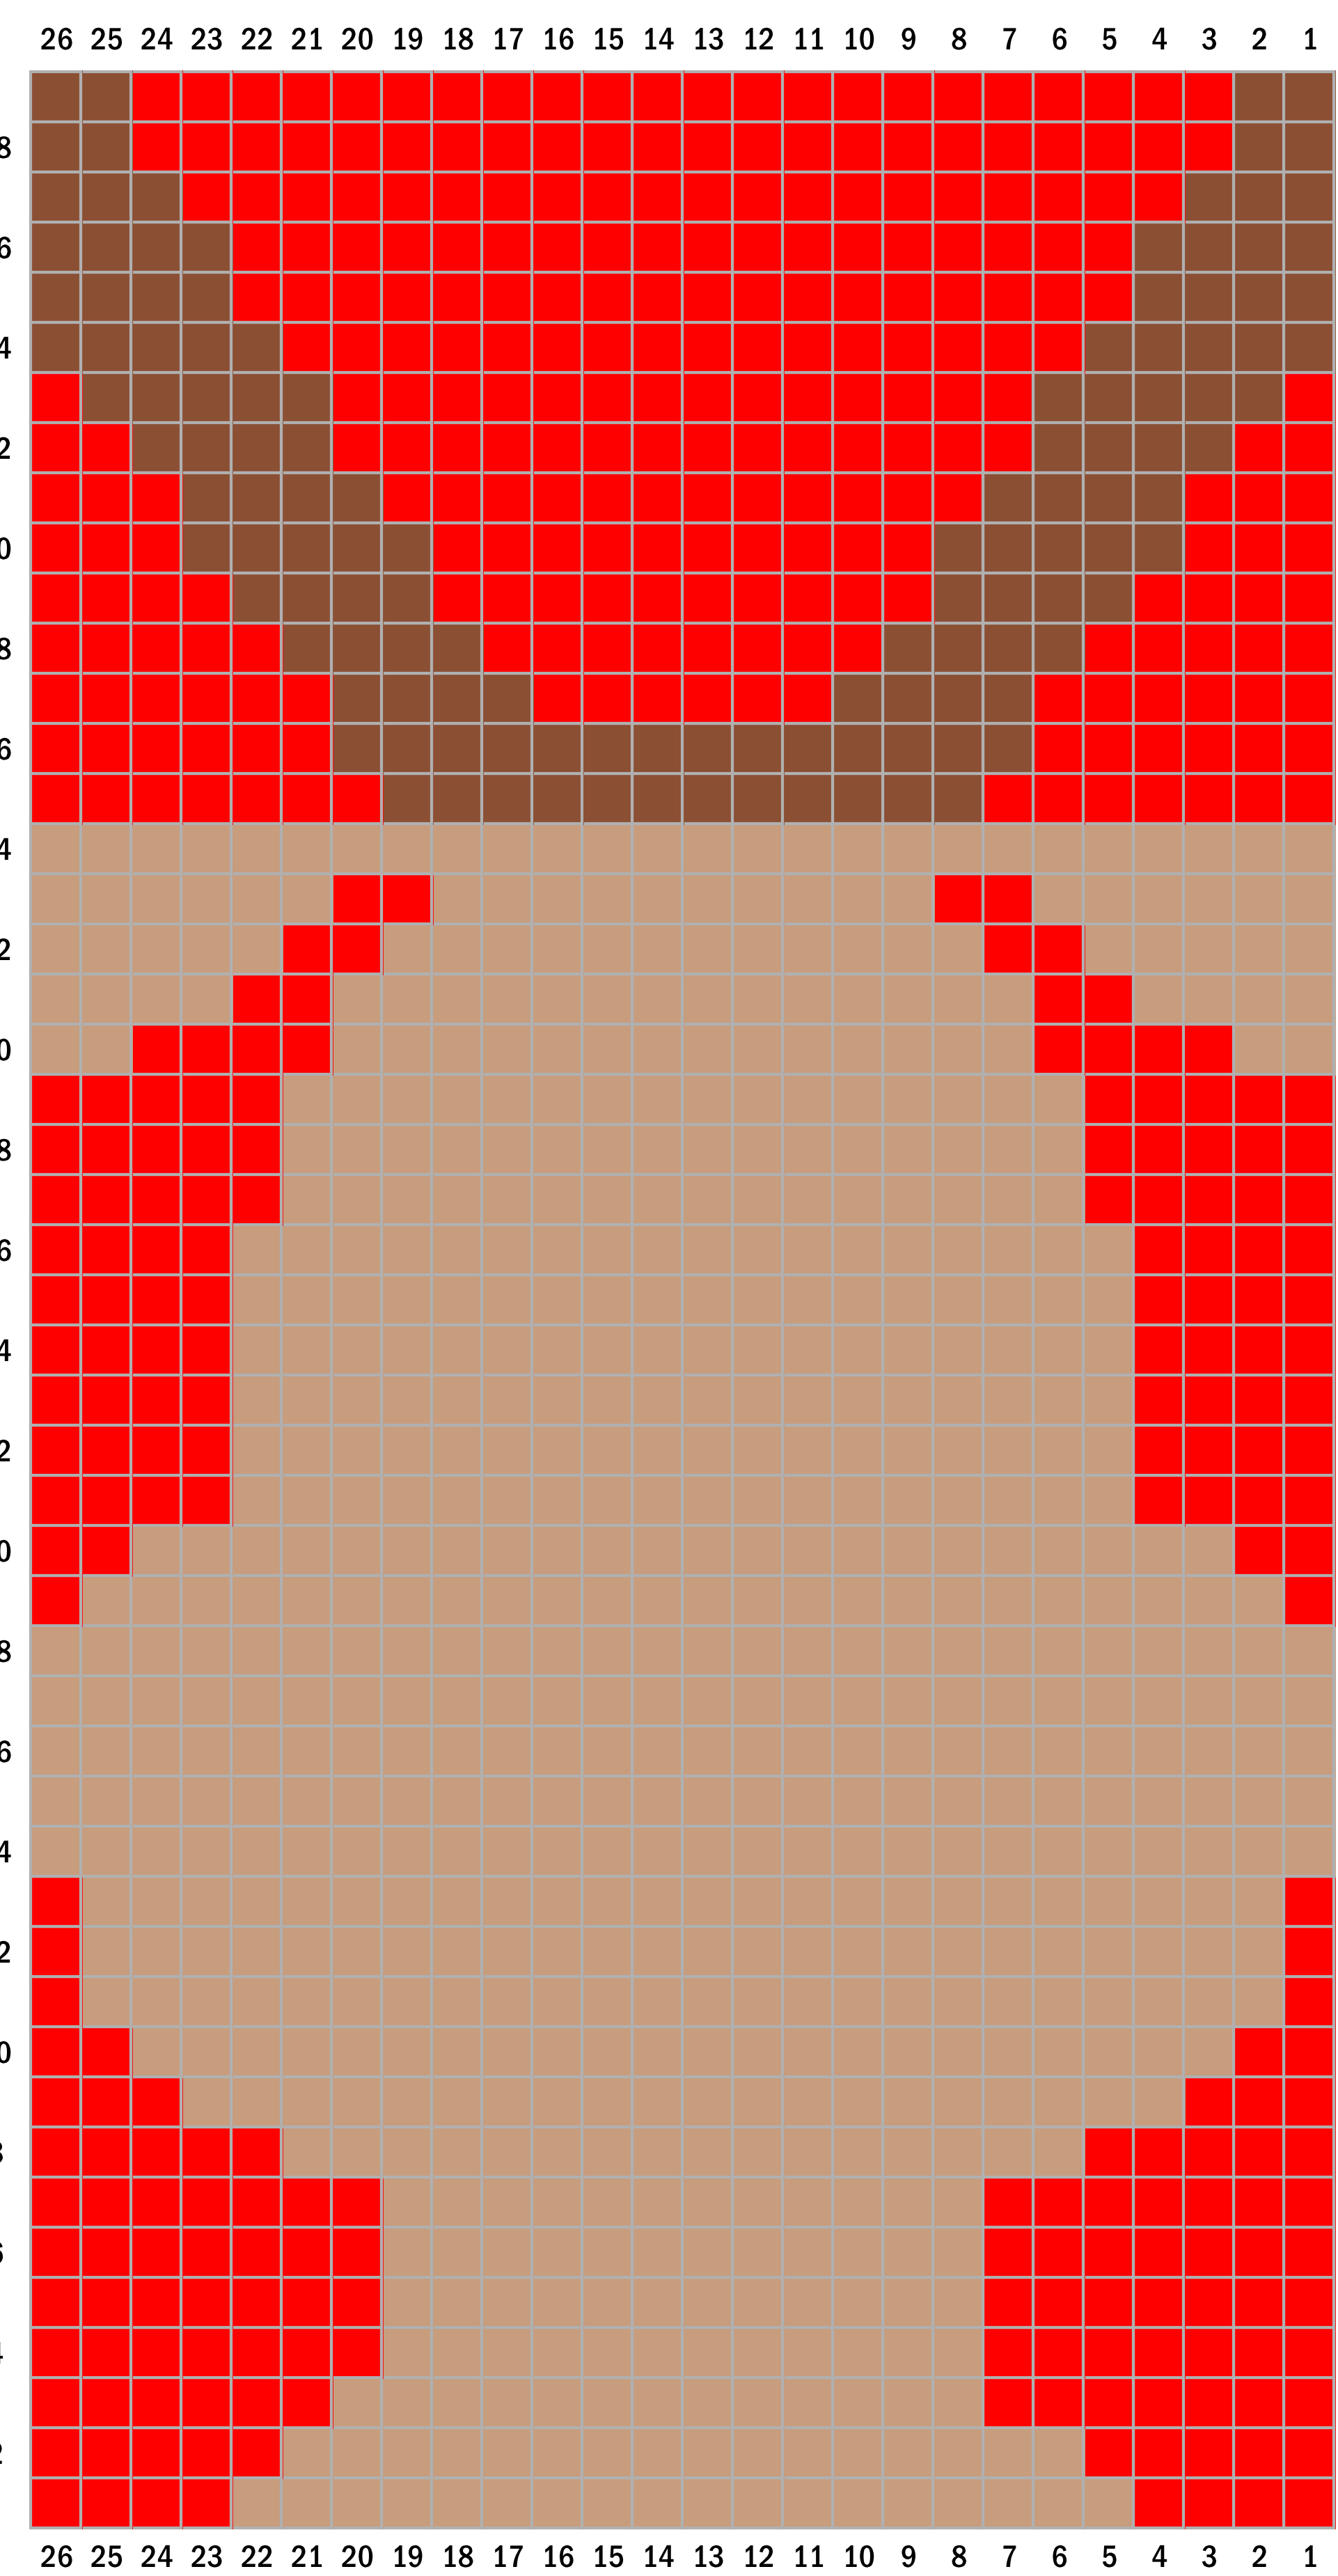

Chart A

Chart B

Key

- RS: knit
- WS: purl
- MC
- CC1
- CC2
- CC3
- CC4